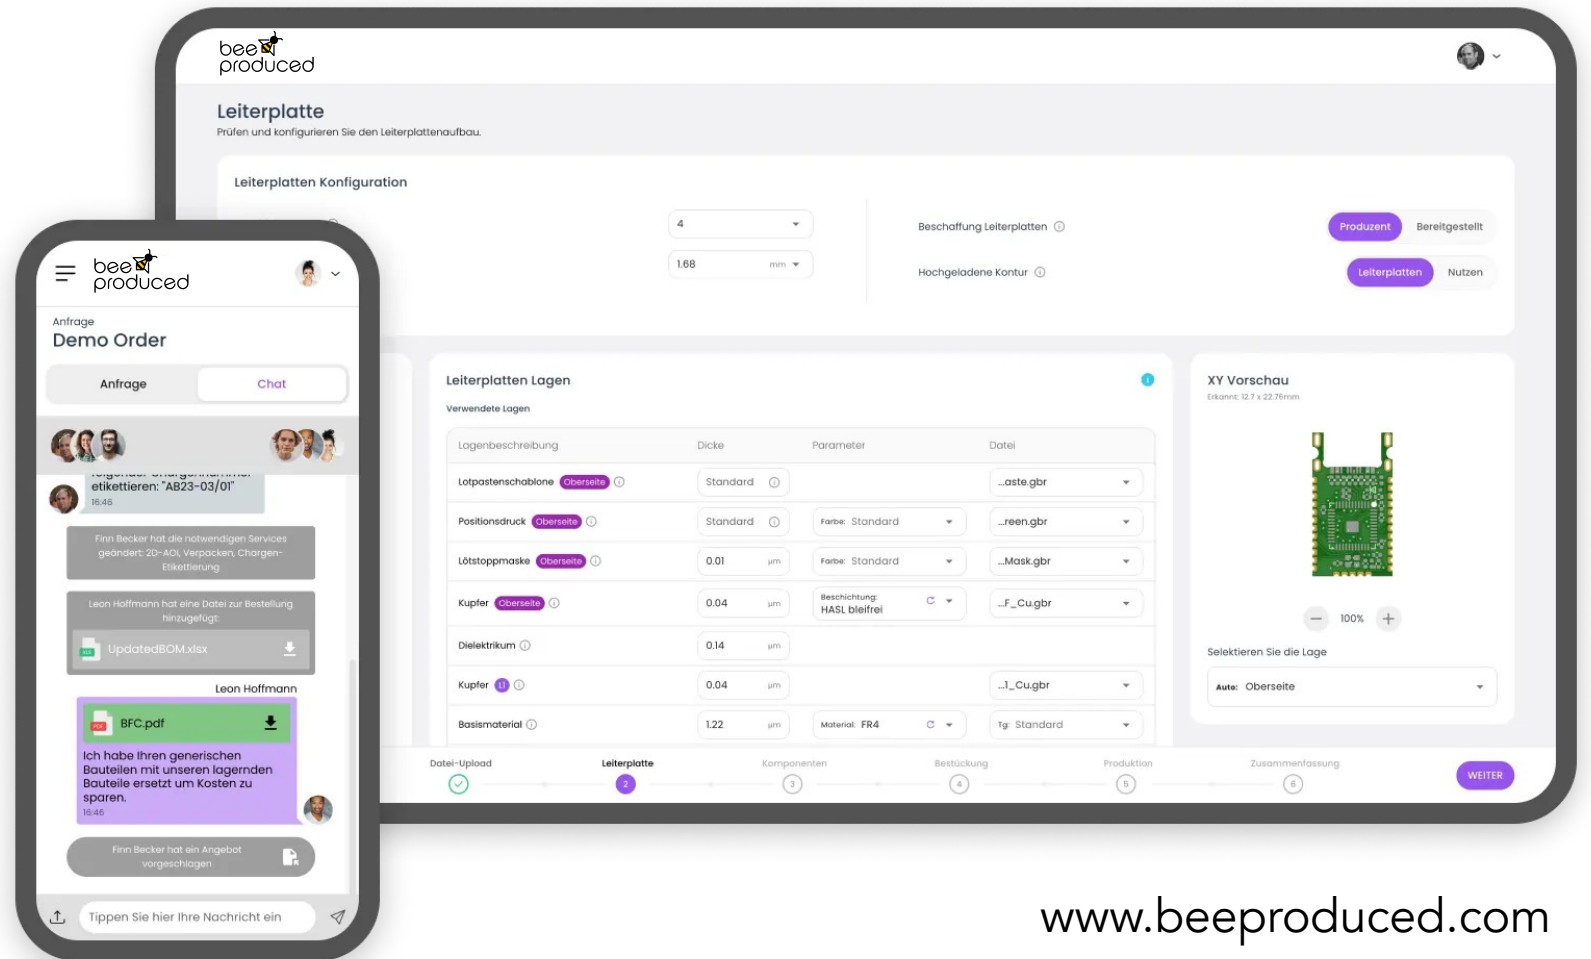

www.beeproduced.com