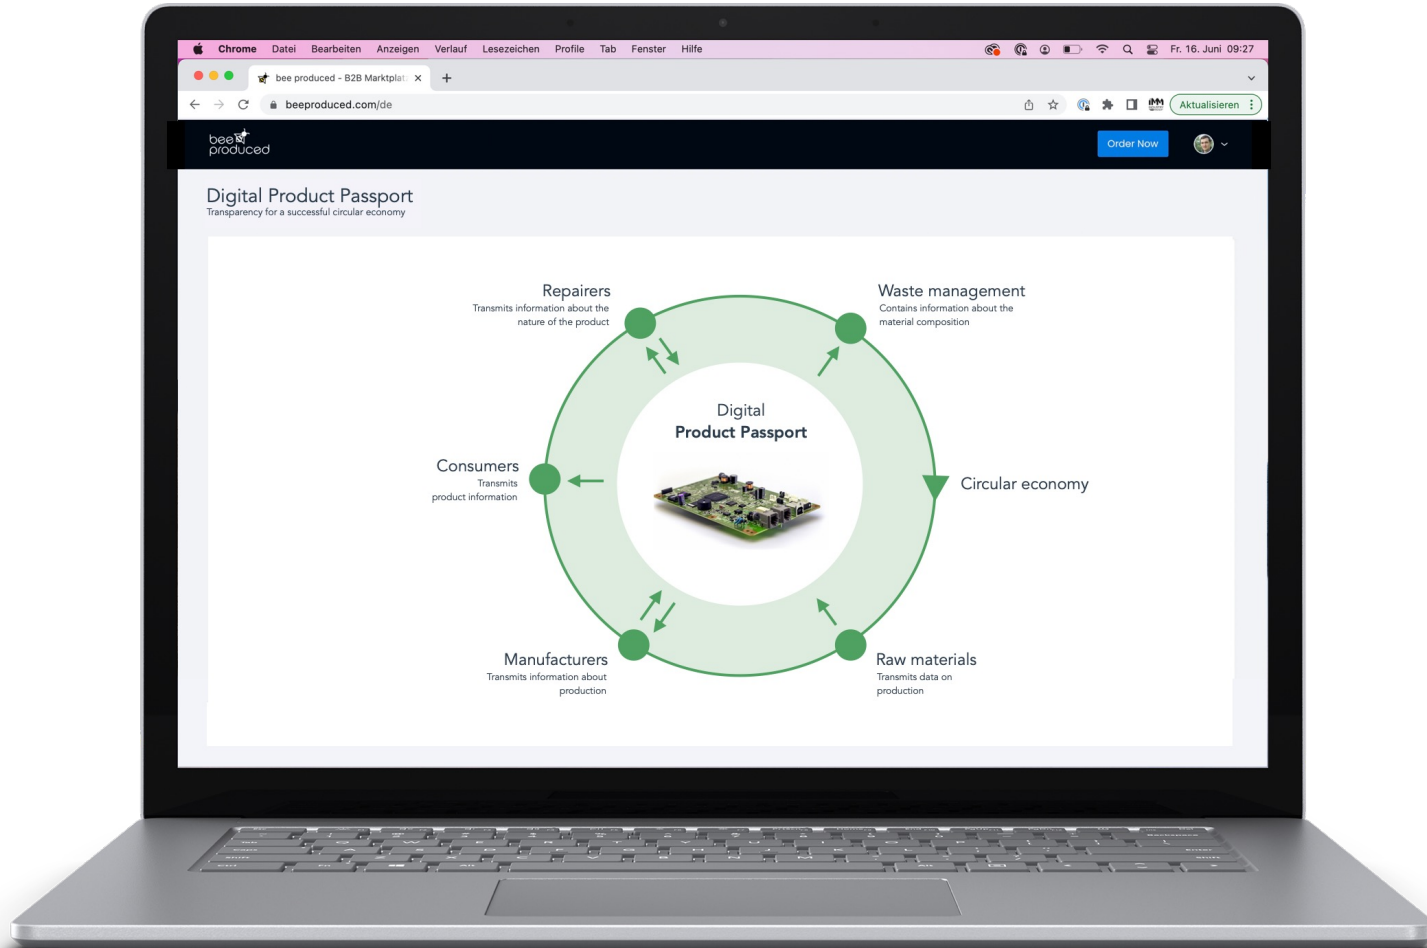

bee
produced

#IMM2024 BRIEFING

CARBON FOOTPRINT CALCULATION

About bee produced

THE SEARCH for electronics manufacturing service providers IS OVER!

We launch the first digital B2B marketplace for electronics manufacturing in Europe, enabling customers to find suitable printed circuit board assemblers nearby.

 QUICK & EASY

 FREE OF CHARGE

 SUPER SECURE

www.beeproduced.com

Shortening delivery routes & supporting local value creation

Carbon footprint calculation

Digital product passport

Recycling Heroes – about the project

The Recycling Heroes project aims to raise awareness of **e-waste**, particularly among schoolchildren, but also in society in general.

It is part of the **Sparkling Science** program of the Federal Ministry of Education, Science and Research